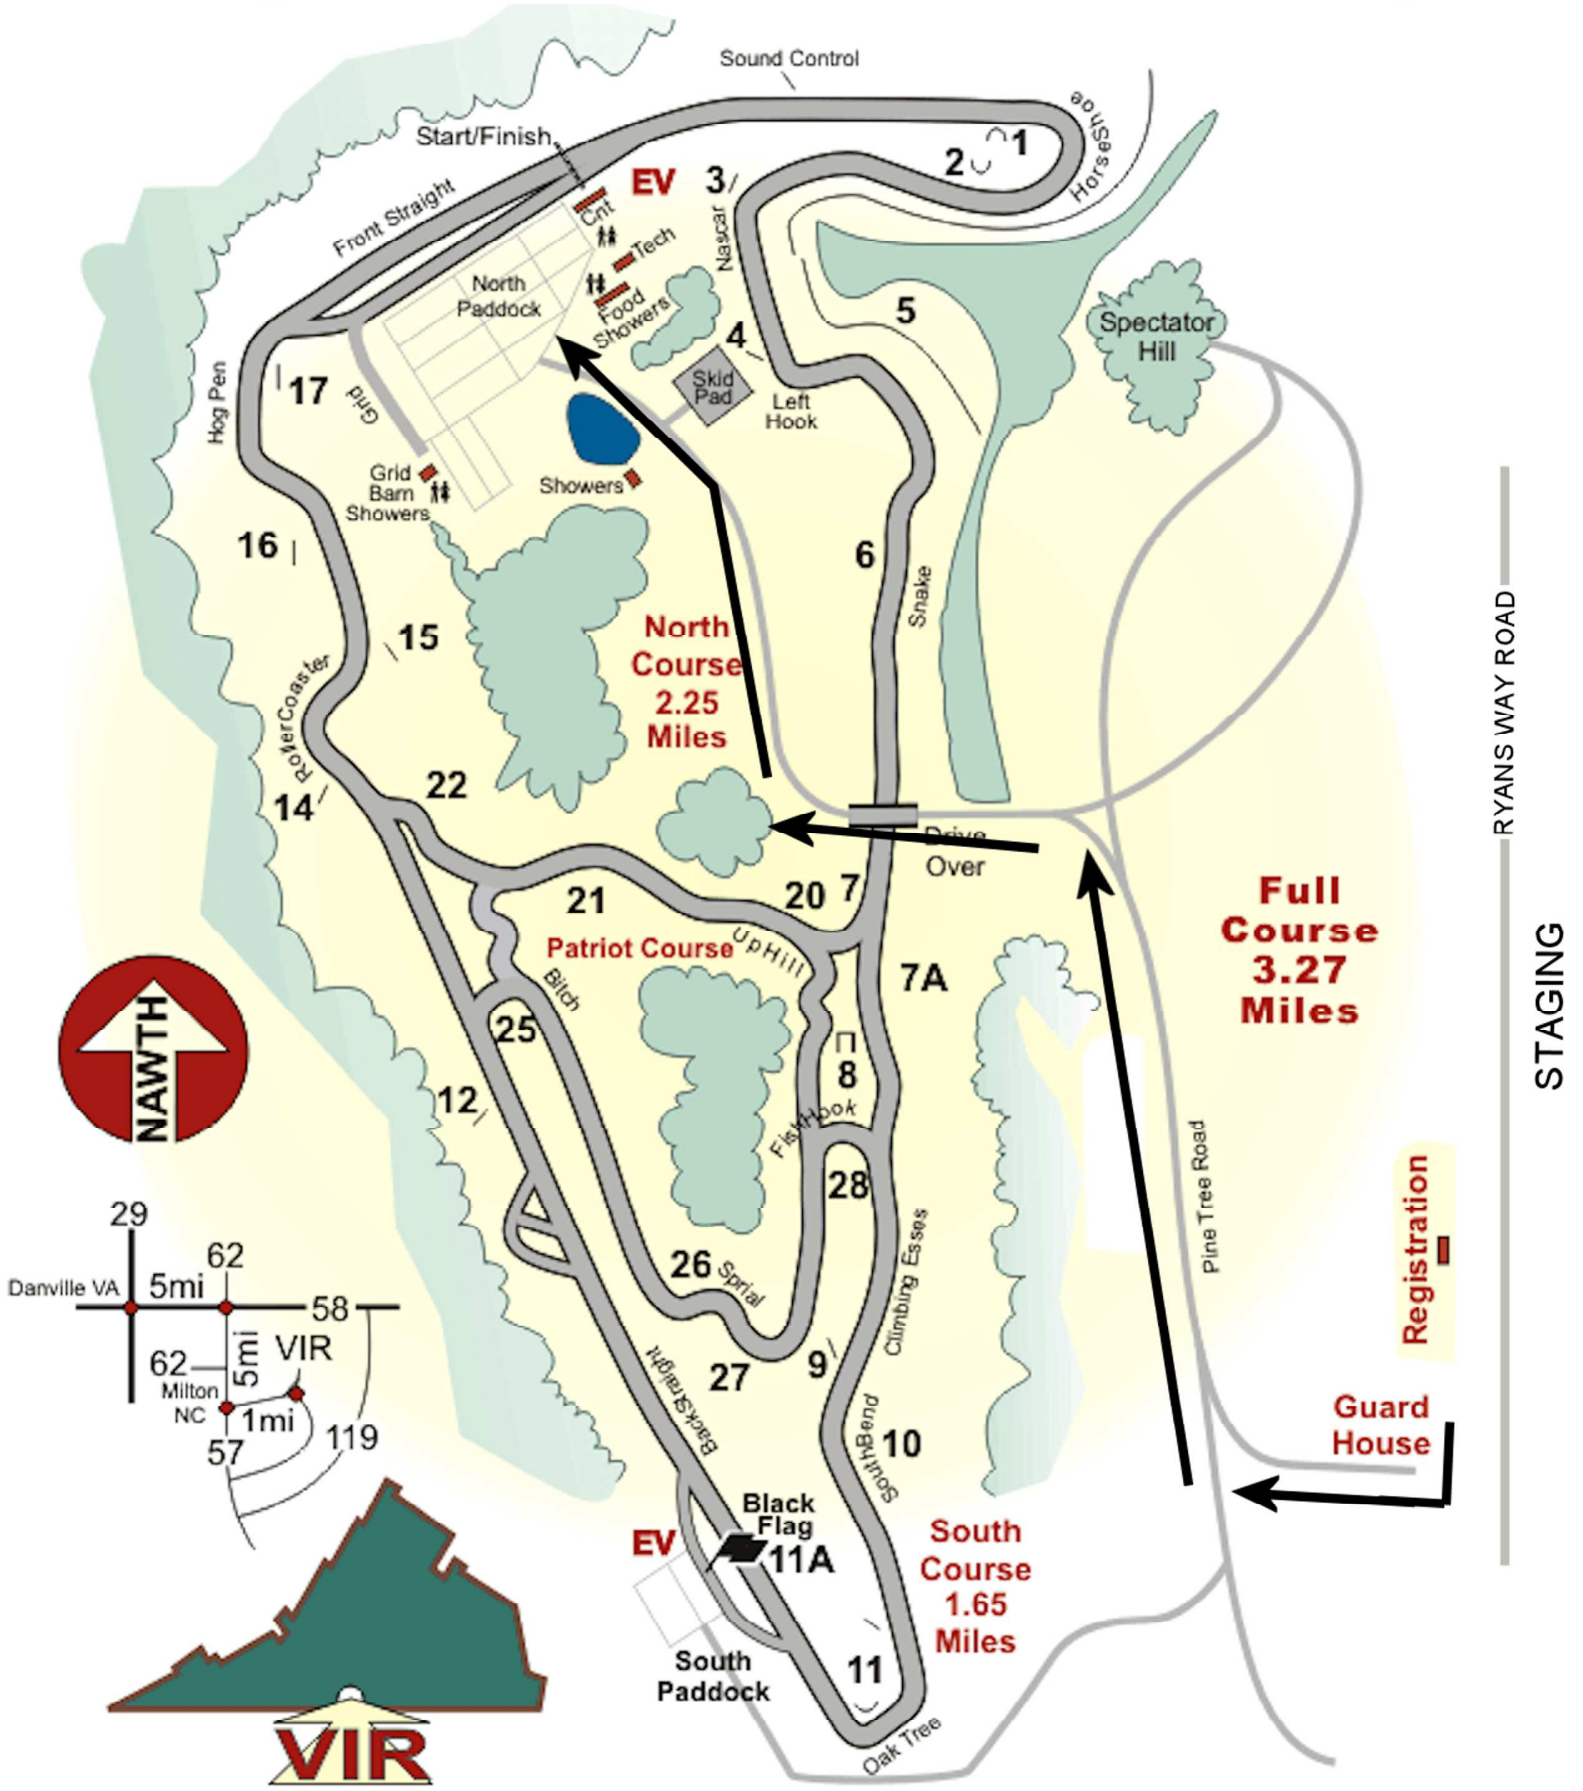

# Virginia International Raceway

VIR TRAFFIC FLOW MAP