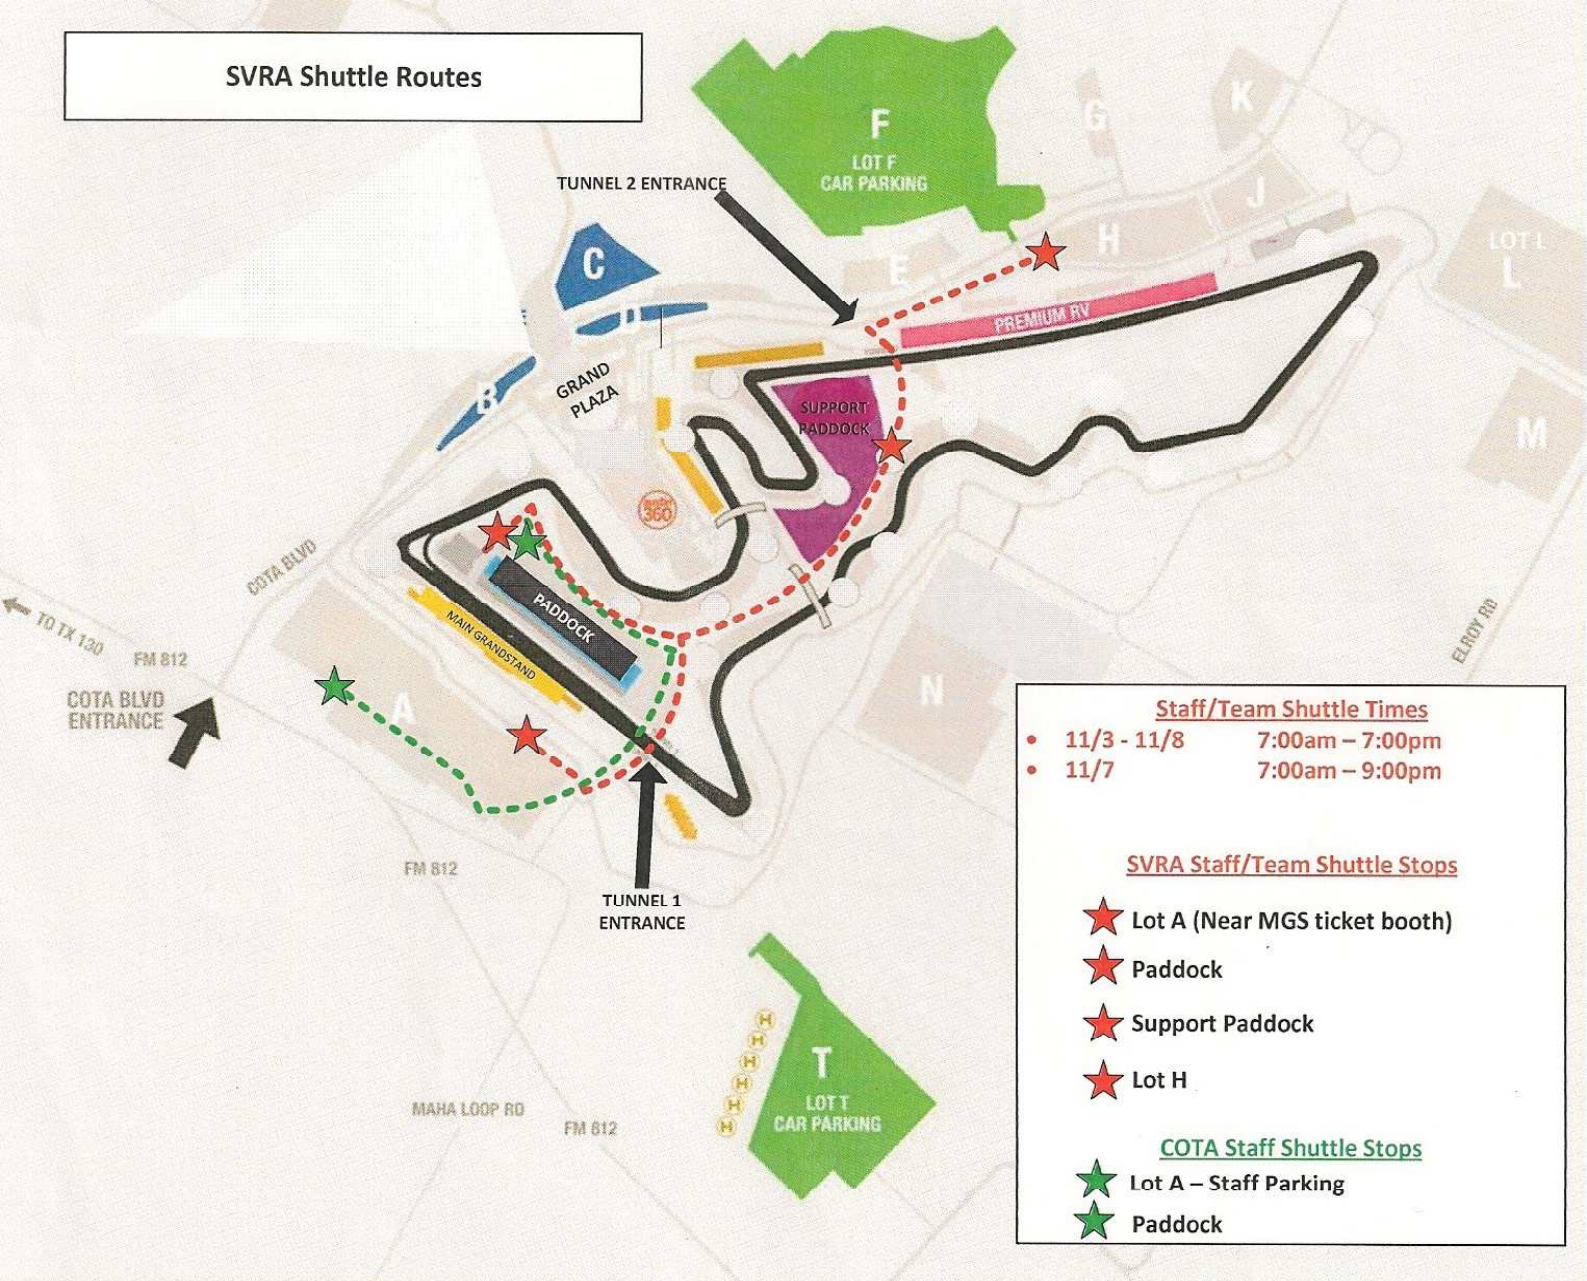

# SVRA Shuttle Routes

<u>Staff/Team Shuttle Times</u>	
• 11/3 - 11/8	7:00am – 7:00pm
• 11/7	7:00am – 9:00pm

<u>SVRA Staff/Team Shuttle Stops</u>	
★	Lot A (Near MGS ticket booth)
★	Paddock
★	Support Paddock
★	Lot H

<u>COTA Staff Shuttle Stops</u>	
★	Lot A – Staff Parking
★	Paddock